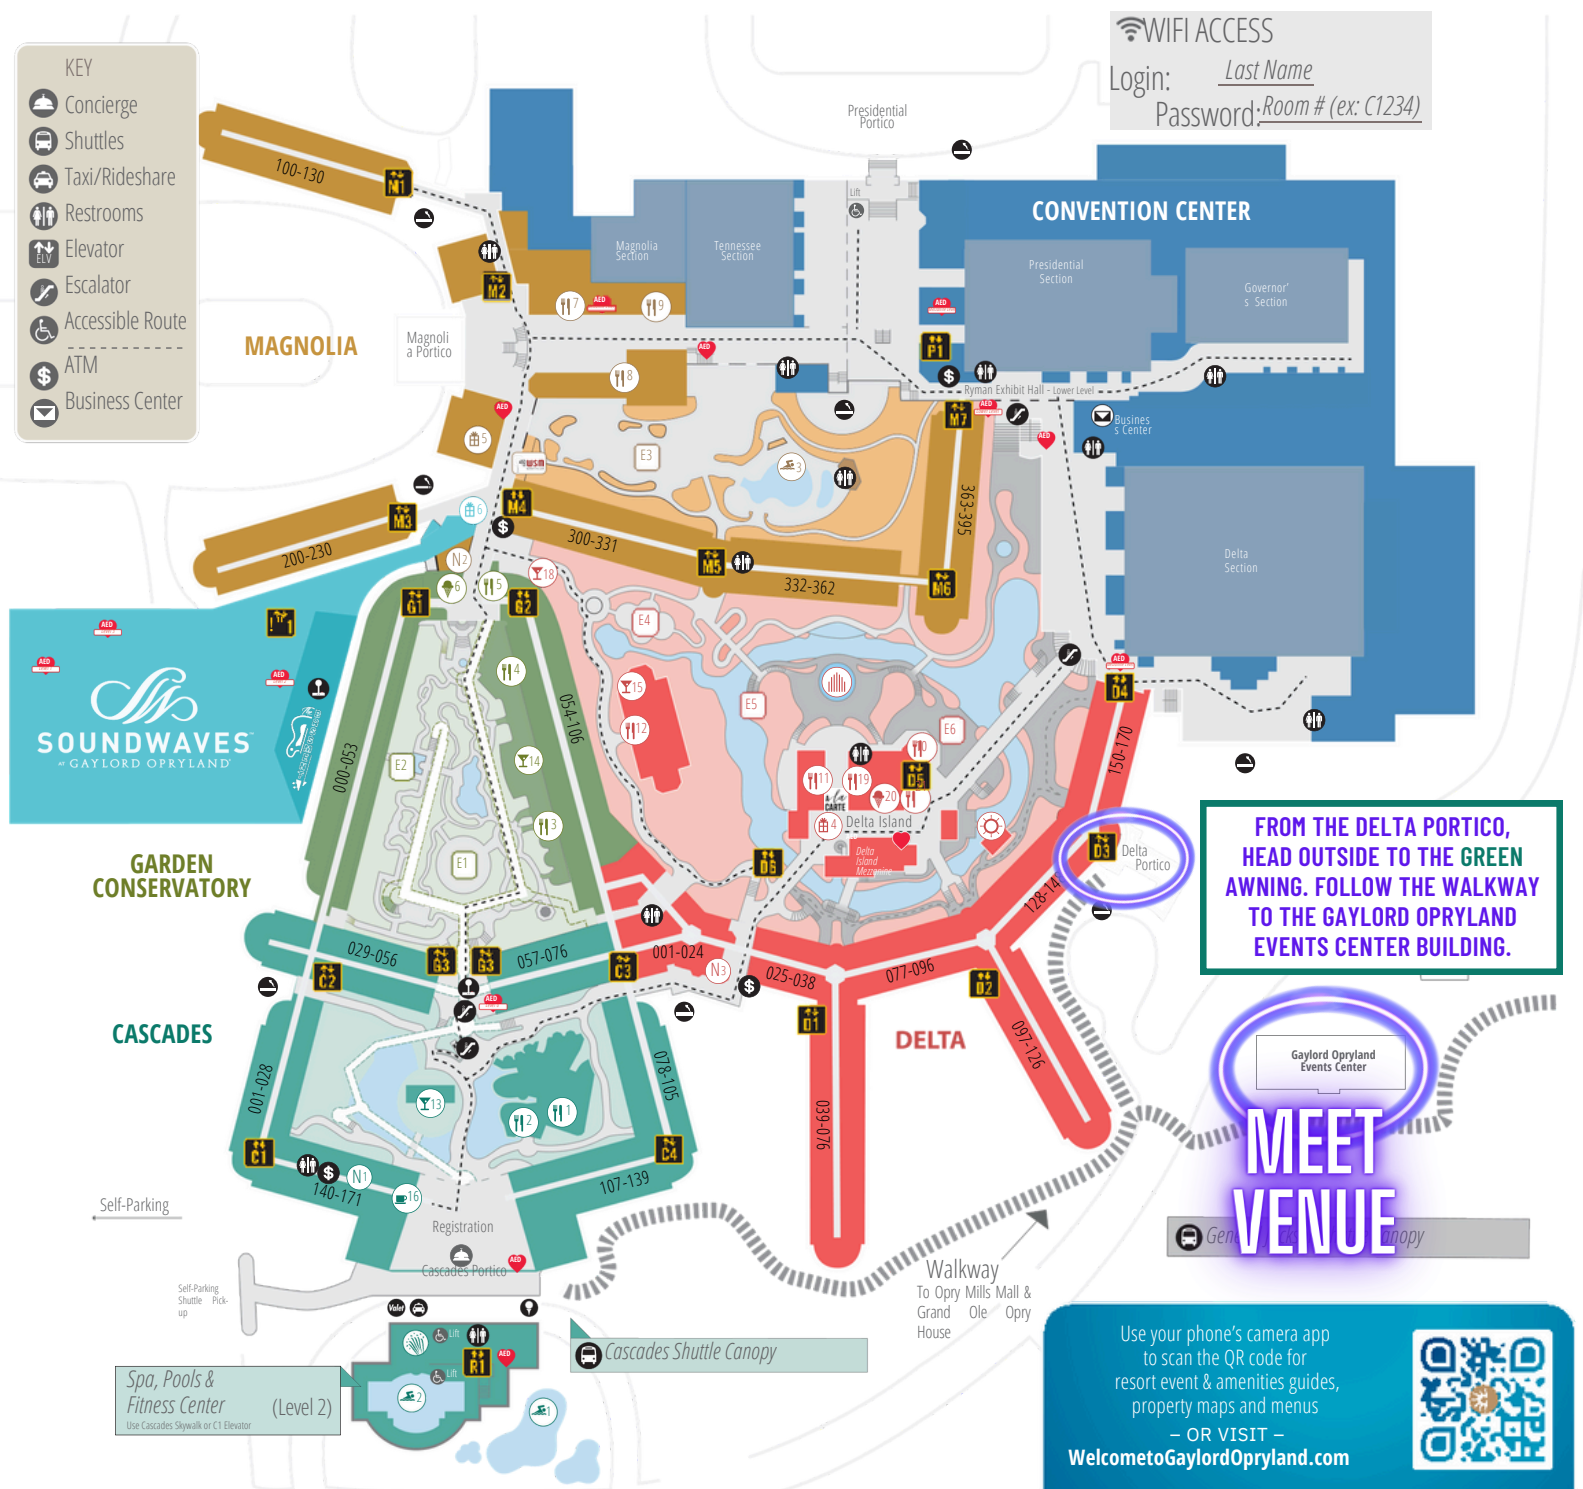

ROOM # _____

SECTION FLOOR ROOM

C Cascades G Garden
D Delta M Magnolia

NEAREST ELEVATOR

WIFI ACCESS

Login: Last Name
Password: Room # (ex: C1234)

- KEY
- Concierge
 - Shuttles
 - Taxi/Rideshare
 - Restrooms
 - Elevator
 - Escalator
 - Accessible Route
 - ATM
 - Business Center

FROM THE DELTA PORTICO, HEAD OUTSIDE TO THE GREEN AWNING. FOLLOW THE WALKWAY TO THE GAYLORD OPRYLAND EVENTS CENTER BUILDING.

Gaylord Opryland Events Center

MEET VENUE

Gen. Entry

Use your phone's camera app to scan the QR code for resort event & amenities guides, property maps and menus
— OR VISIT —
WelcometoGaylordOpryland.com

FOOD & DRINK

- Cascades American Café
- Wasabi's Sushi Bar
- Solario Cantina (Lower Level)
- Ravello (Lower Level)
- Conservatory Café
- Bravo Gelato
- Fuse Sports Bar
- Jack Daniel's
- Findley's
- Stax Burgers
- Paisano's Pizzeria & Vino
- Old Hickory Steakhouse
- The Falls
- Conservatory Wine Bar (Lower Level)
- Library Lounge
- Cocoa Bean Colee
- House American Craft
- Tavern Delta
- Marketplace / Carvel /
- Auntie Anne's Cinnabon

SHOPPING

- Cascades Necessities
- Magnolia Necessities
- Magnolia Shops
- Swarovski
- Savannah's
- Cowboys & Angels
- SoundWaves Signature Store

EVENT LOCATIONS

- Crystal Gazebo
- Lion's Head
- Fountain Magnolia
- Courtyard Delta
- Pavilion
- Delta Landing Water's Edge